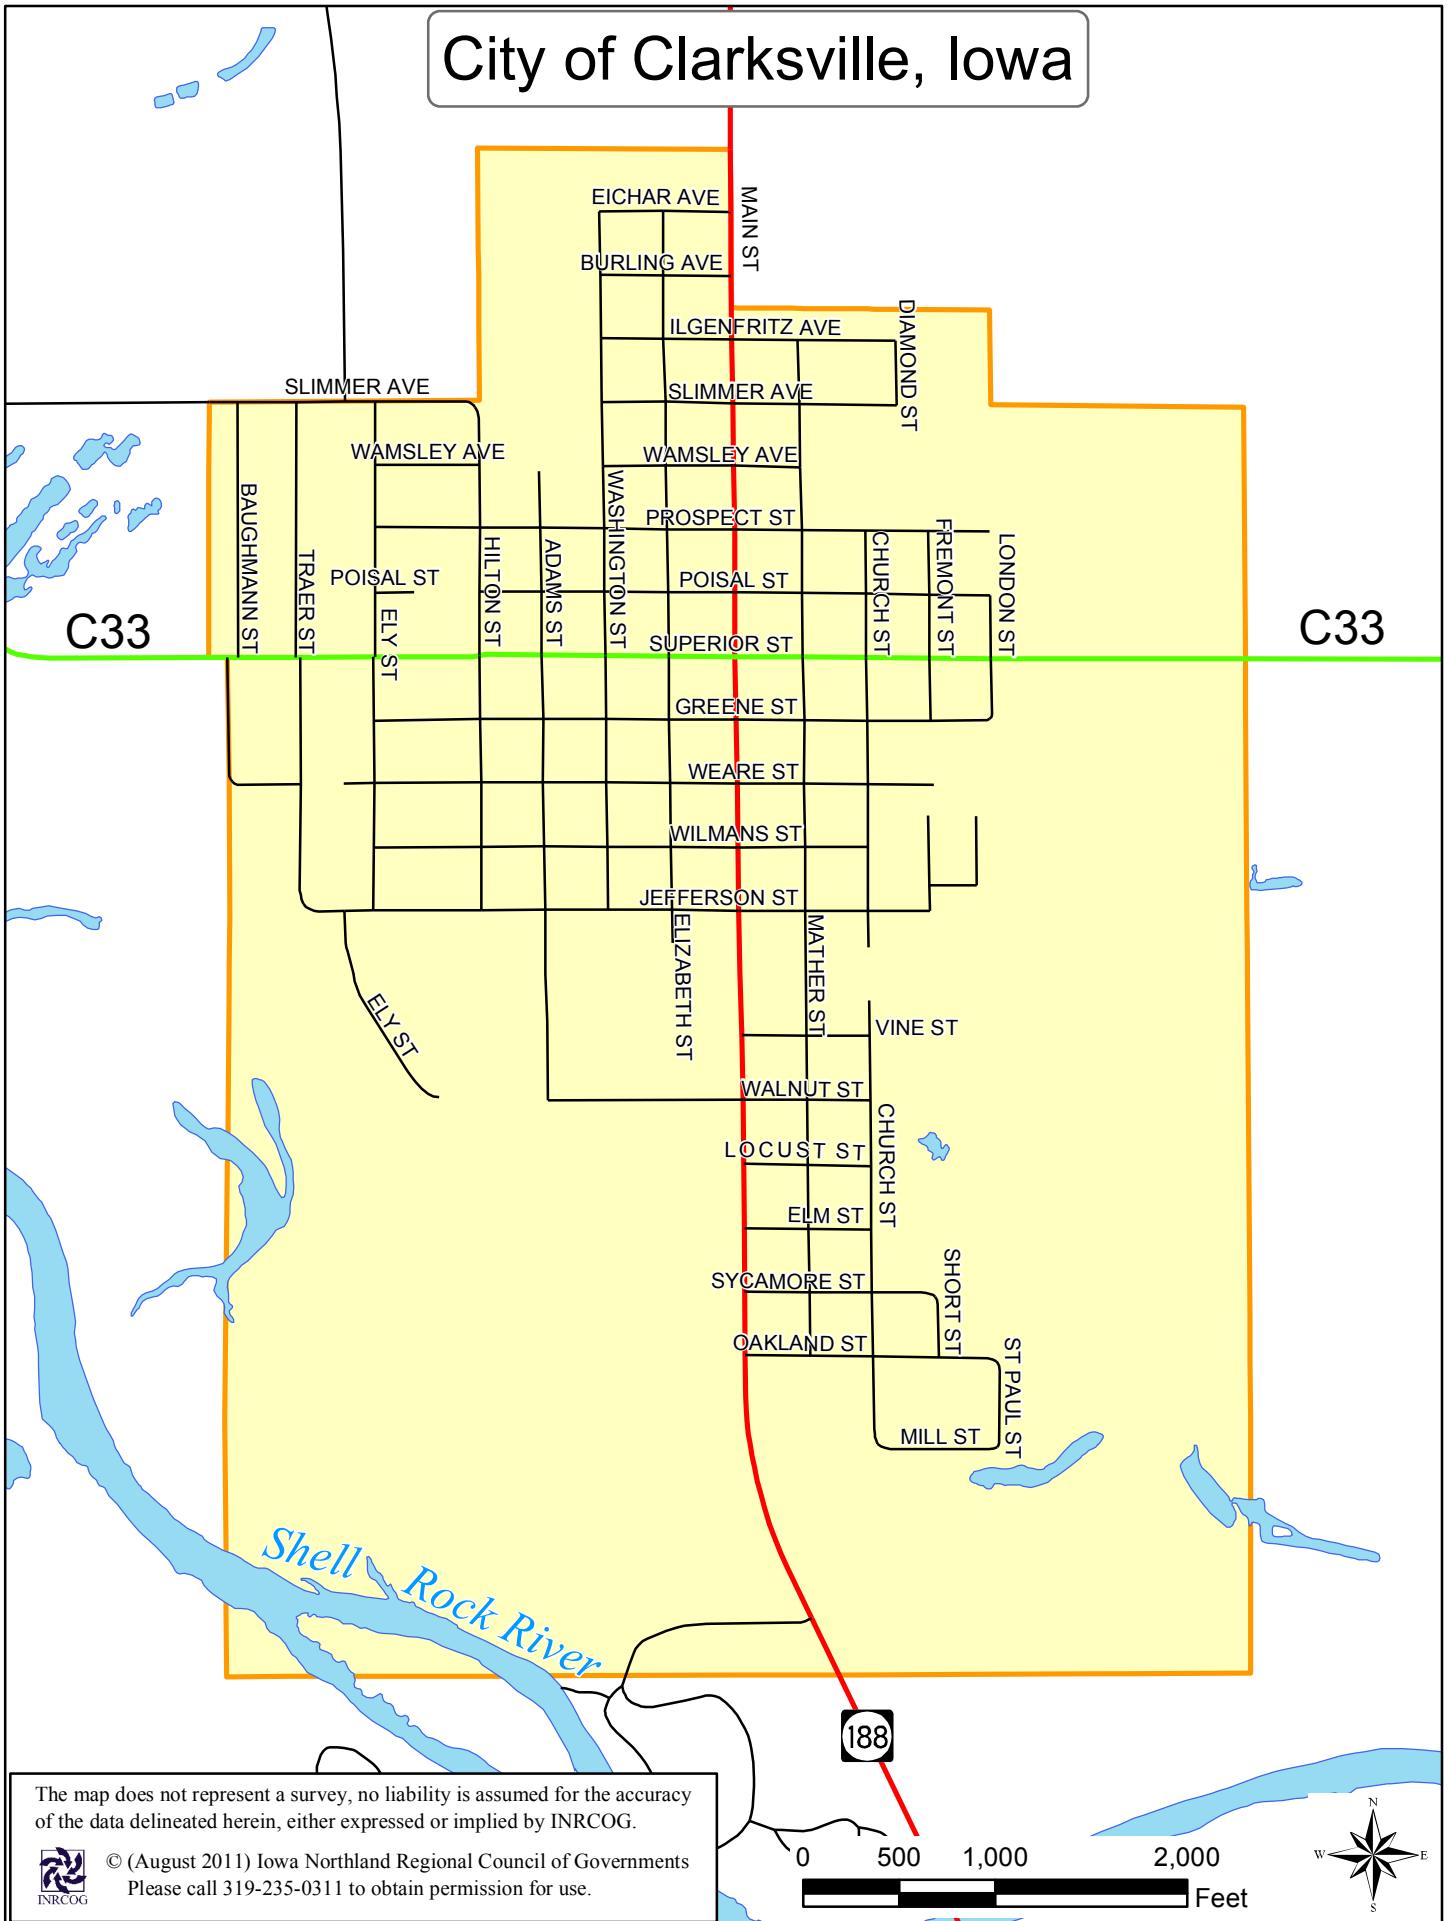

City of Clarksville, Iowa

The map does not represent a survey, no liability is assumed for the accuracy of the data delineated herein, either expressed or implied by INRCOG.

© (August 2011) Iowa Northland Regional Council of Governments
Please call 319-235-0311 to obtain permission for use.